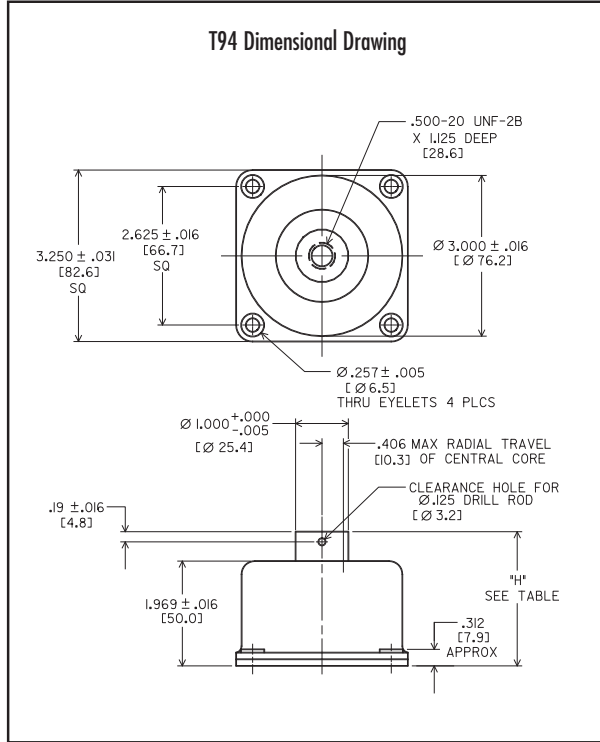

T-MOUNT SERIES: T94

Dimensions & Performance Characteristics

T94 SERIES "H" DIMENSION	
Compressed	2.13
Approx. Free	2.54
Max. Extended	3.06

T94 SERIES LOAD RANGE DATA	
Part #	Max. Load/Isolator
T94-AB-110	110 lbs.
T94-AB-150	150 lbs.