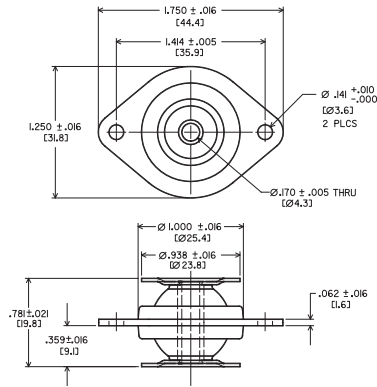

## Dimensions & Performance Characteristics

### SERIES 6550 DIMENSIONAL DRAWING

| 6550 SERIES LOAD RATINGS |          |          |                        |
|--------------------------|----------|----------|------------------------|
| Nat. Rubber              | Hi-Damp  | Neoprene | Max. Load/Mount (lbs.) |
| 6550-4                   | N6550-4  | 6550-4N  | 4                      |
| 6550-6                   | N6550-6  | 6550-6N  | 6                      |
| 6550-10                  | N6550-10 | 6550-10N | 10                     |
| 6550-18                  | N6550-18 | 6550-18N | 18                     |