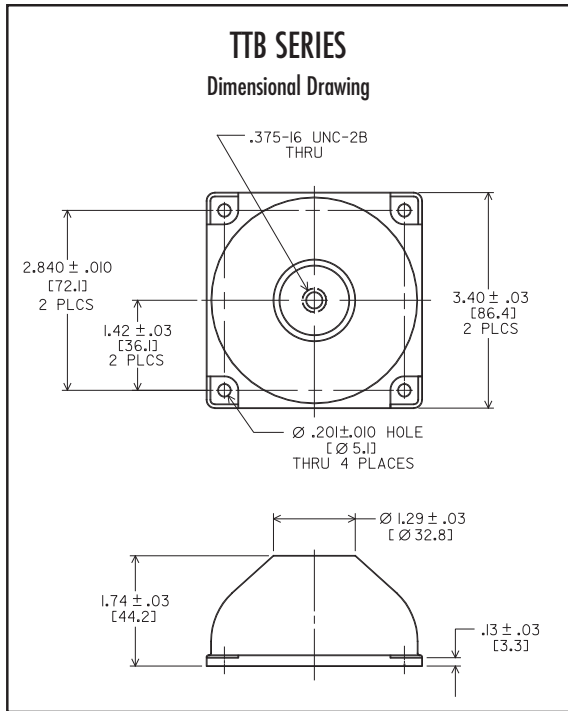

TTB MOUNT SERIES:

Dimensions & Performance Characteristics

ORDERING INFORMATION			
PART #		LOAD RANGE (lbs.)	
Neoprene	Silicone	Neoprene	Silicone
TTN-B-1	TI-B-1	12	10
TTN-B-2	TI-B-2	20	18
TTN-B-3	TI-B-3	30	25