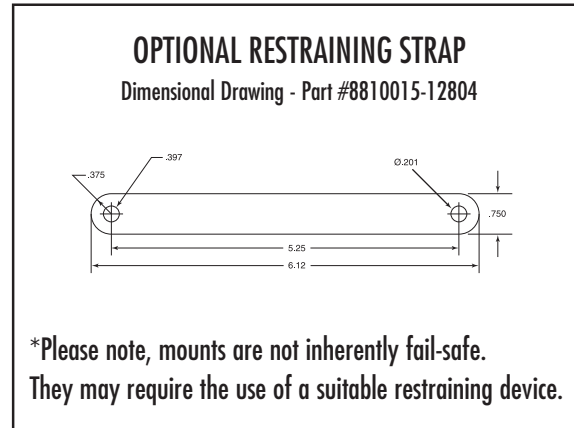

TTB MOUNT SERIES:

Dimensions & Performance Characteristics

ORDERING INFORMATION			
PART #		LOAD RANGE (lbs.)	
Neoprene	Silicone	Neoprene	Silicone
TTN-B-1	TI-B-1	12	10
TTN-B-2	TI-B-2	20	18
TTN-B-3	TI-B-3	30	25