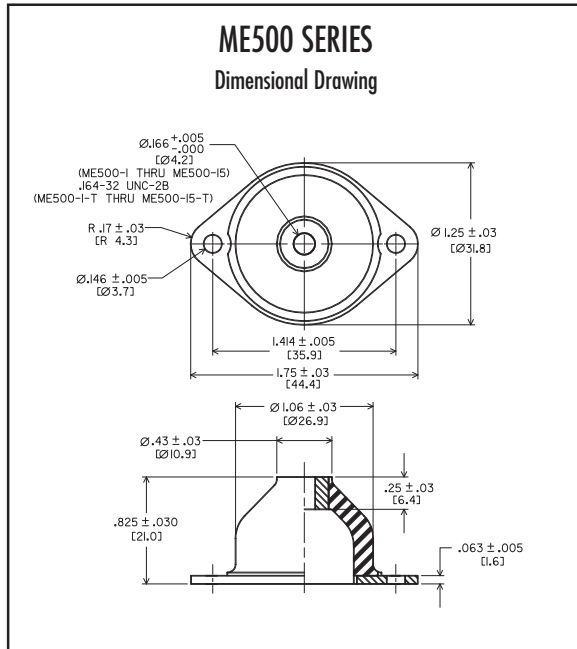

ME500 MOUNT SERIES:

Performance Characteristics

| ME500 SERIES LOAD RATINGS | | | | |
|----------------------------------|---------------------|--------|-------------------------|------------|
| Part # | Maximum Load (lbs.) | | Axial Natural Frequency | Color Code |
| | Axial Compression | Radial | | |
| ME500-1 | 2.00 | 0.75 | 12 Hz | Blue |
| ME500-2 | 3.00 | 1.50 | 12 Hz | Red |
| ME500-3 | 5.00 | 2.25 | 12 Hz | Green |
| ME500-4 | 7.50 | 4.00 | 12 Hz | Yellow |
| ME500-5 | 10.00 | 5.50 | 12 Hz | White |