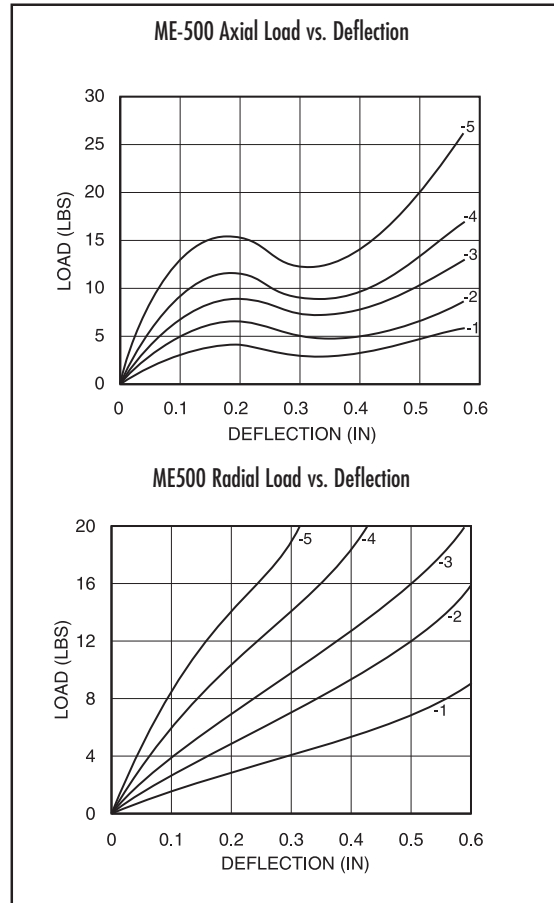

ME500 MOUNT SERIES:

Performance Characteristics

| ME500 SERIES LOAD RATINGS | | | | |
|----------------------------------|---------------------|--------|-------------------------|------------|
| Part # | Maximum Load (lbs.) | | Axial Natural Frequency | Color Code |
| | Axial Compression | Radial | | |
| ME500-1 | 2.00 | 0.75 | 12 Hz | Blue |
| ME500-2 | 3.00 | 1.50 | 12 Hz | Red |
| ME500-3 | 5.00 | 2.25 | 12 Hz | Green |
| ME500-4 | 7.50 | 4.00 | 12 Hz | Yellow |
| ME500-5 | 10.00 | 5.50 | 12 Hz | White |